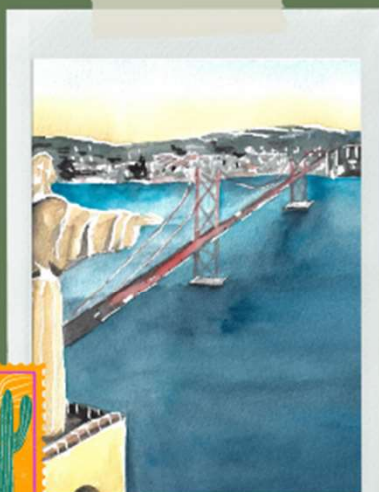

Jours
ensembles

de belles
découvertes

printemps
libre!

Lisboa

avril

Rdv :
9h30

Départ :
08.04

Printemps
2024

Programme

Prendre le temps
de se balader

The background of the entire page is a soft-focus image of vibrant green leaves, likely from a tree, with visible veins and natural lighting. The leaves are scattered across the frame, creating a fresh and organic feel.